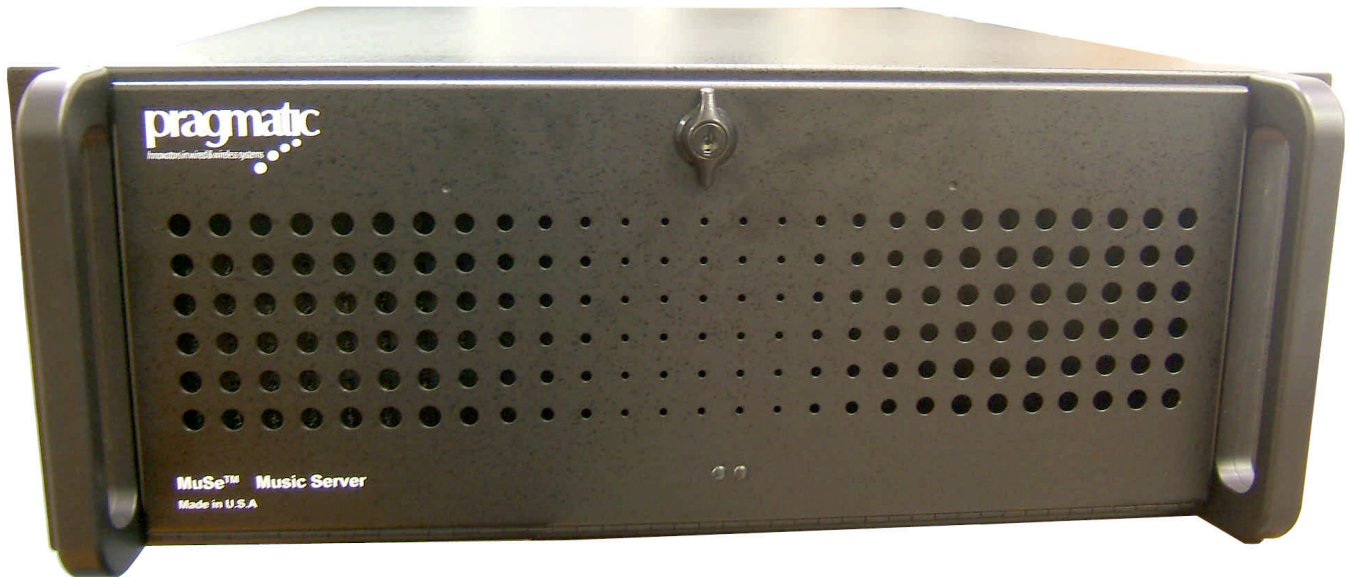

## MuSe™ Music Server

MuSe™ Music Server is a high performance hard disk based music server for professional, commercial, industrial and high-end residential applications. It is housed in a high quality 4RU industrial 19" rack mountable chassis with locking cover for security. The unit is available pre-configured to serve up to 4 stereo channels simultaneously. The unit will play various digital audio formats including MP3 and WMA files. The music files can be accessed from the internal hard disc, from other drives on the network including any NAS. Each channel can have many different play lists that can be scheduled to play at any time. Each play list can support up to 5000 songs. Each play list has a built-in random play to prevent the same song from repeating again and also preventing a sequential play. Total autonomous operation means no supporting keyboard, mouse or video display are needed. Music can be loaded to the system hard drives via USB, DVD disc or Ethernet connection. Easy interface to the PADS™ products allows for music distribution in a commercial environment on cat5 cables.

### Specifications:

Size: 19" W x 20" D x 7" H  
Weight: 39 lbs. Approx.  
# of outputs: 4 stereo channels max.  
Hard disk: 80 GB standard, options 400GB+  
Power supply: 110VAC/240VAC field switch-able