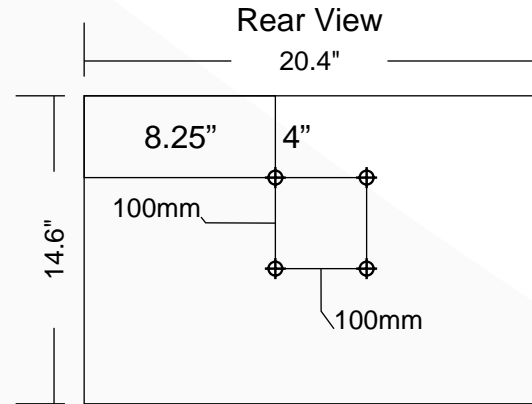

Copyright © 1994- 2009. All rights reserved.

Pragmatic

Acute Health Care LCD TV

22" Pragmatic Hospital TV

- 1. AC input
- 2. HDMI input
- 3. 1/4" pillow speaker connection
- 4. VGA input
- 5. COMPONENT AV input
- 6. S-VIDEO input
- 7. AV inputs
- 8. EARPHONE connection
- 9. PC AUDIO input
- 10. TV coax input

Specifications

Height = 14.6"
Width = 20.4"
Depth = 3.1"

VESA wall mounts available

Viewable Image Size	21.6"
Brightness (typical)	300 cd/m2
Contrast Ratio	1000:1 (typ)
Response Time	5ms Gray-Gray
Resolution (typical)	Widescreen (1680x1050)
Maximum Resolution	1680x1050x60Hz
Colors Supported	> 16 Million
Viewing Angle	Horizontal: 160°/Vertical: 160°
Analog TV Tuning	NTSC
Analog Color System	NTSC
Analog Sound System	MTS+SAP
Closed Caption	Yes
V-Chip Parental Control	Yes
Digital Tuning	ATSC w/ Clear-QAM
Pillow Speaker Connector	1/4" Stereo Phono Jack . Tip: Audio; Ring: Data; Sleeve: Common Other connections available upon request.
Composite Inputs	1
S-Video Inputs	1
Component Inputs	1
HDMI Inputs	1
Signal Input	Analog RGB (Dsub)
Built-in Speakers	Yes / 6W
ENERGY STAR ® Compliant	Yes
Regulation: cULus	Yes
Regulation: FCC	Yes
Regulation: ROHS	Yes