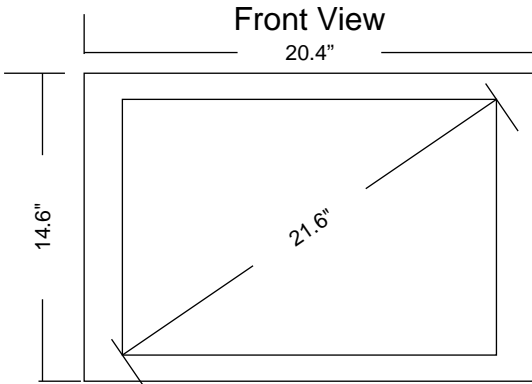

Specifications

Height = 14.6"
Width = 20.4"
Depth = 3.1"

VESA wall mounts available

Viewable Image Size	21.6"
Brightness (typical)	300 cd/m2
Contrast Ratio	1000:1 (typ)
Response Time	5ms Gray-Gray
Resolution (typical)	Widescreen (1680x1050)
Maximum Resolution	1680x1050x60Hz
Colors Supported	> 16 Million
Viewing Angle	Horizontal: 160°/Vertical: 160°
Analog TV Tuning	NTSC
Analog Color System	NTSC
Analog Sound System	MTS+SAP
Closed Caption	Yes
V-Chip Parental Control	Yes
Digital Tuning	ATSC w/ Clear-QAM
Pillow Speaker Connector	1/4" Stereo Phono Jack . Tip: Audio; Ring: Data; Sleeve: Common Other connections available upon request.
Composite Inputs	1
S-Video Inputs	1
Component Inputs	1
HDMI Inputs	1
Signal Input	Analog RGB (Dsub)
Built-in Speakers	Yes / 6W
ENERGY STAR ® Compliant	Yes
Regulation: cULus	Yes
Regulation: FCC	Yes
Regulation: ROHS	Yes