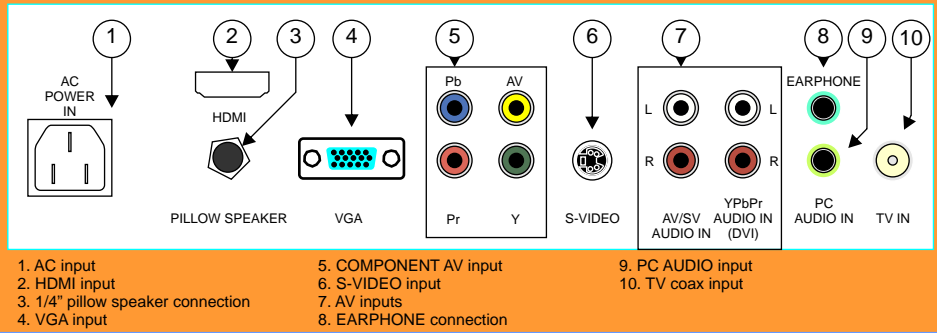

Copyright © 1994- 2009. All rights reserved.

Pragmatic

Acute Health Care LCD TV

22" Pragmatic Hospital TV

- 1. AC input
- 2. HDMI input
- 3. 1/4" pillow speaker connection
- 4. VGA input
- 5. COMPONENT AV input
- 6. S-VIDEO input
- 7. AV inputs
- 8. EARPHONE connection
- 9. PC AUDIO input
- 10. TV coax input

Specifications

Height = 14.6"
Width = 20.4"
Depth = 3.1"

VESA wall mounts available

Viewable Image Size	21.6"
Brightness (typical)	300 cd/m2
Contrast Ratio	1000:1 (typ)
Response Time	5ms Gray-Gray
Resolution (typical)	Widescreen (1680x1050)
Maximum Resolution	1680x1050x60Hz
Colors Supported	> 16 Million
Viewing Angle	Horizontal: 160°/Vertical: 160°
Analog TV Tuning	NTSC
Analog Color System	NTSC
Analog Sound System	MTS+SAP
Closed Caption	Yes
V-Chip Parental Control	Yes
Digital Tuning	ATSC w/ Clear-QAM
Pillow Speaker Connector	1/4" Stereo Phono Jack . Tip: Audio; Ring: Data; Sleeve: Common Other connections available upon request.
Composite Inputs	1
S-Video Inputs	1
Component Inputs	1
HDMI Inputs	1
Signal Input	Analog RGB (Dsub)
Built-in Speakers	Yes / 6W
ENERGY STAR ® Compliant	Yes
Regulation: cULus	Yes
Regulation: FCC	Yes
Regulation: ROHS	Yes