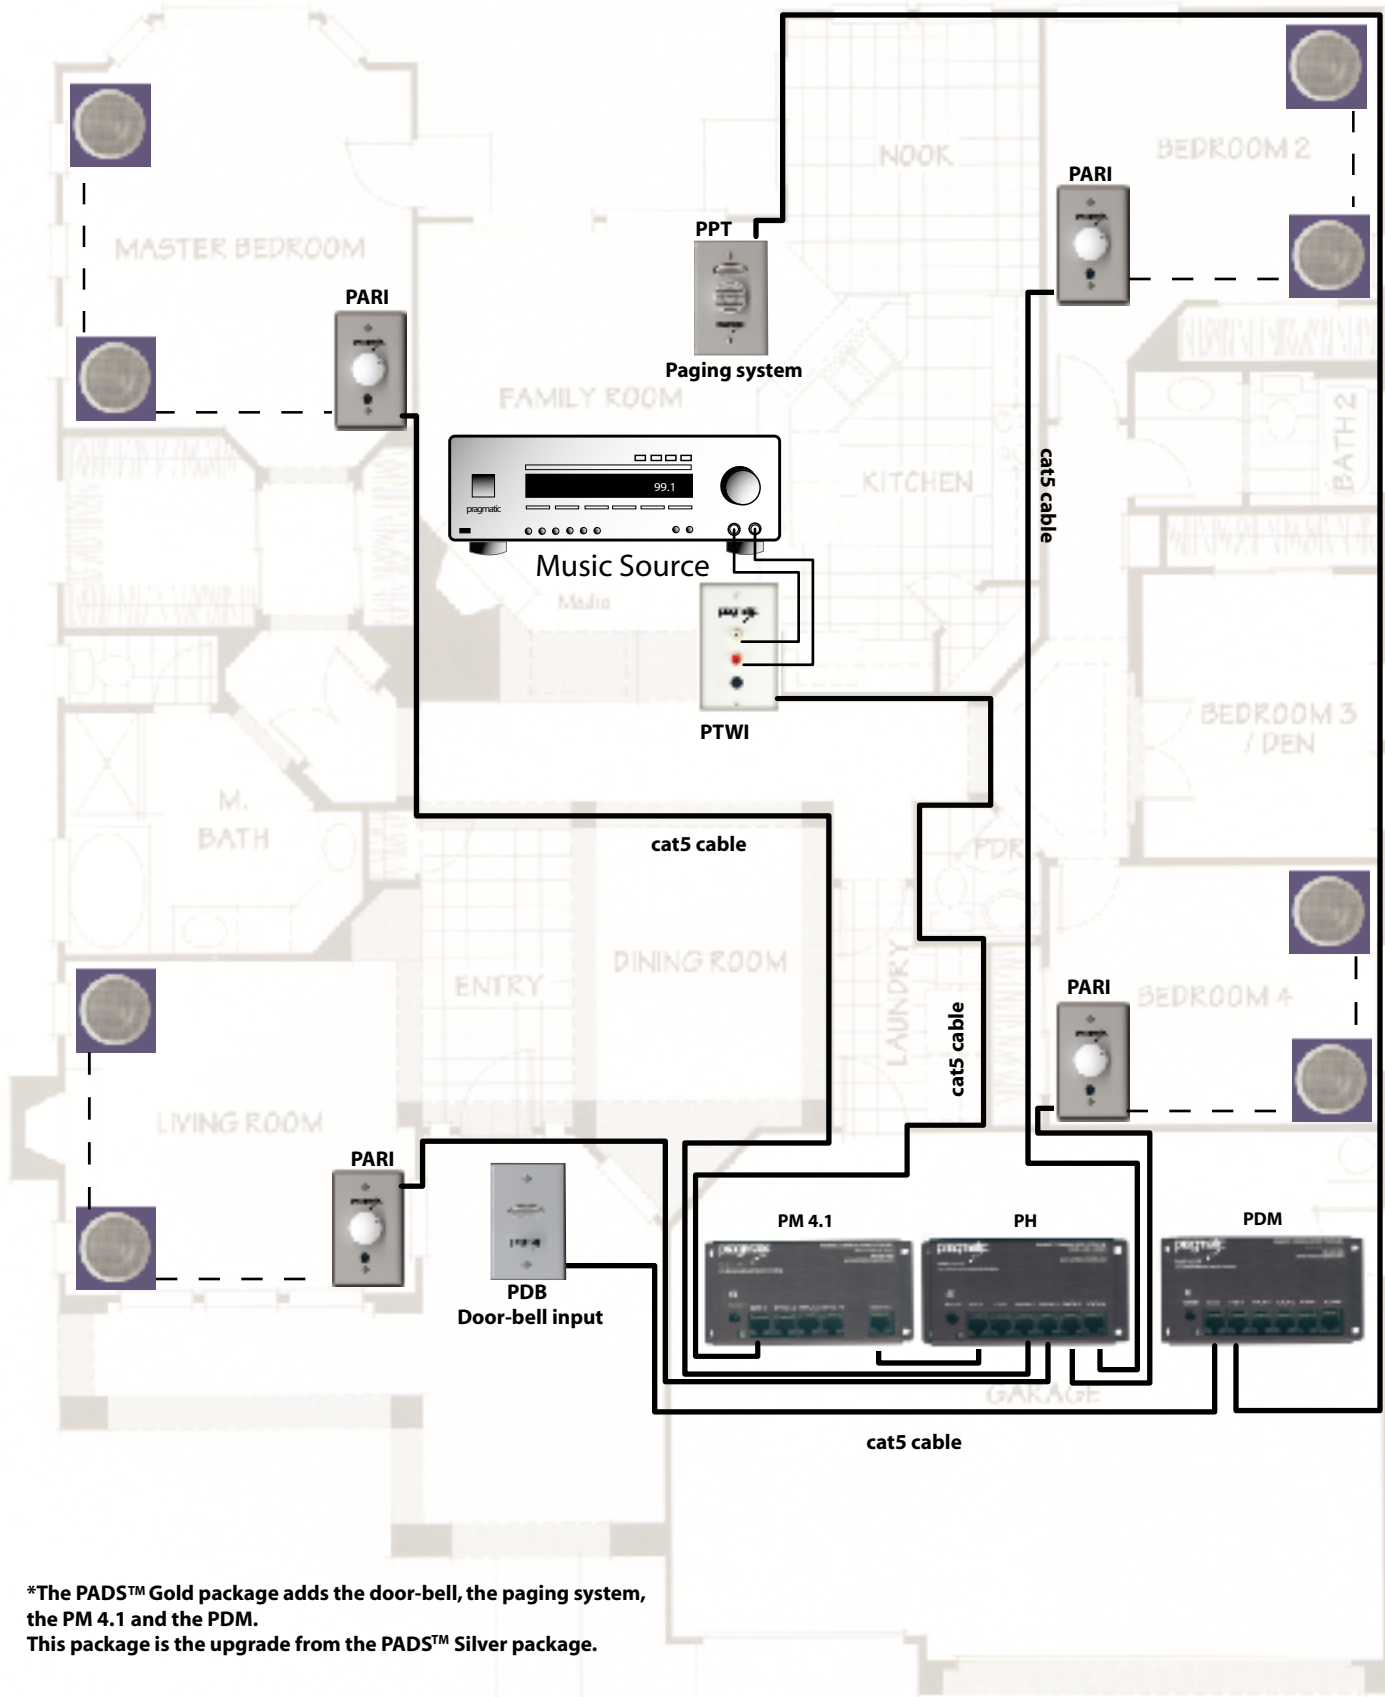

PADS™ GOLD* PACKAGE - A TYPICAL APPLICATION

*The PADS™ Gold package adds the door-bell, the paging system, the PM 4.1 and the PDM. This package is the upgrade from the PADS™ Silver package.